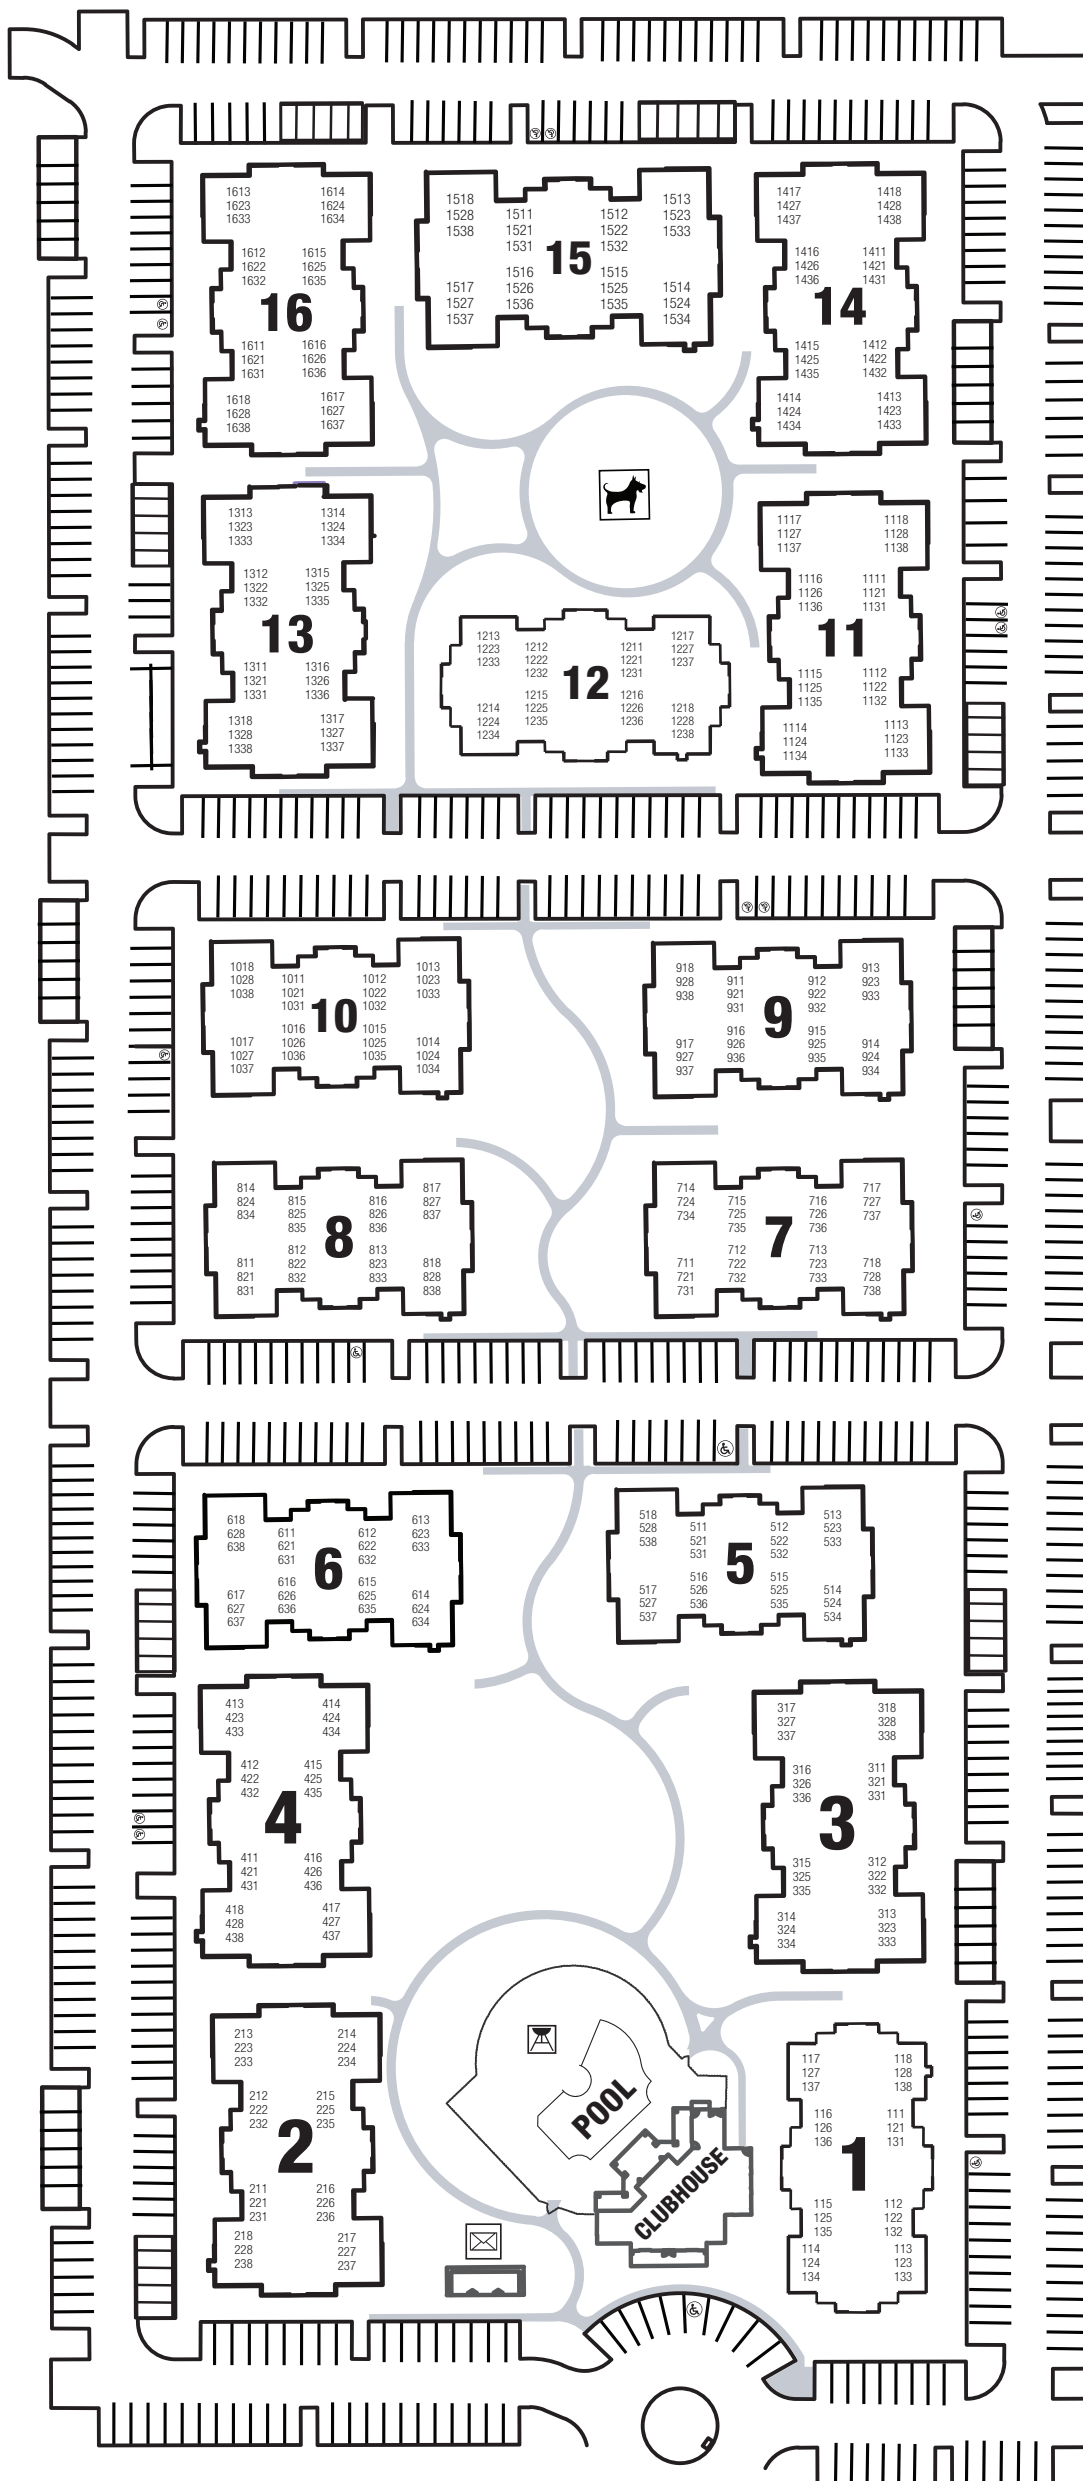

LANDING

AT
Little Elm

1031 FM 2931 Aubrey, TX 76227

Phone: 940-365-3800

www.thelandingatlittleelmaps.com

Bark Park

Grill

Package Lockers